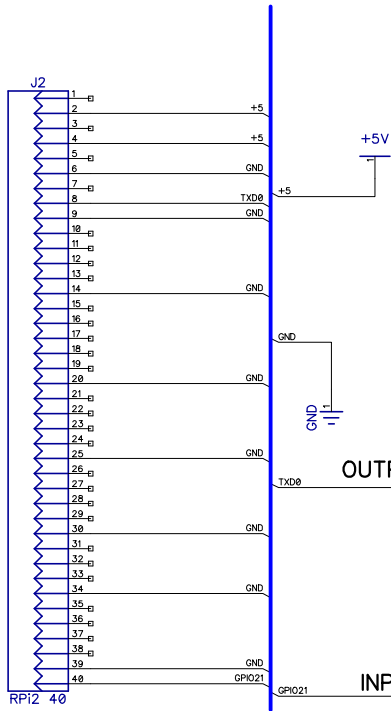

40 pin R-Pi Connector

RASPBERRY PI ON/OFF BUTTON

SW Application monitors GPIO-21 To Trigger System shutdown

01-April-2016	Power_Button.dch		
	www.tctec.net		
			REV 1
			Sheet 1