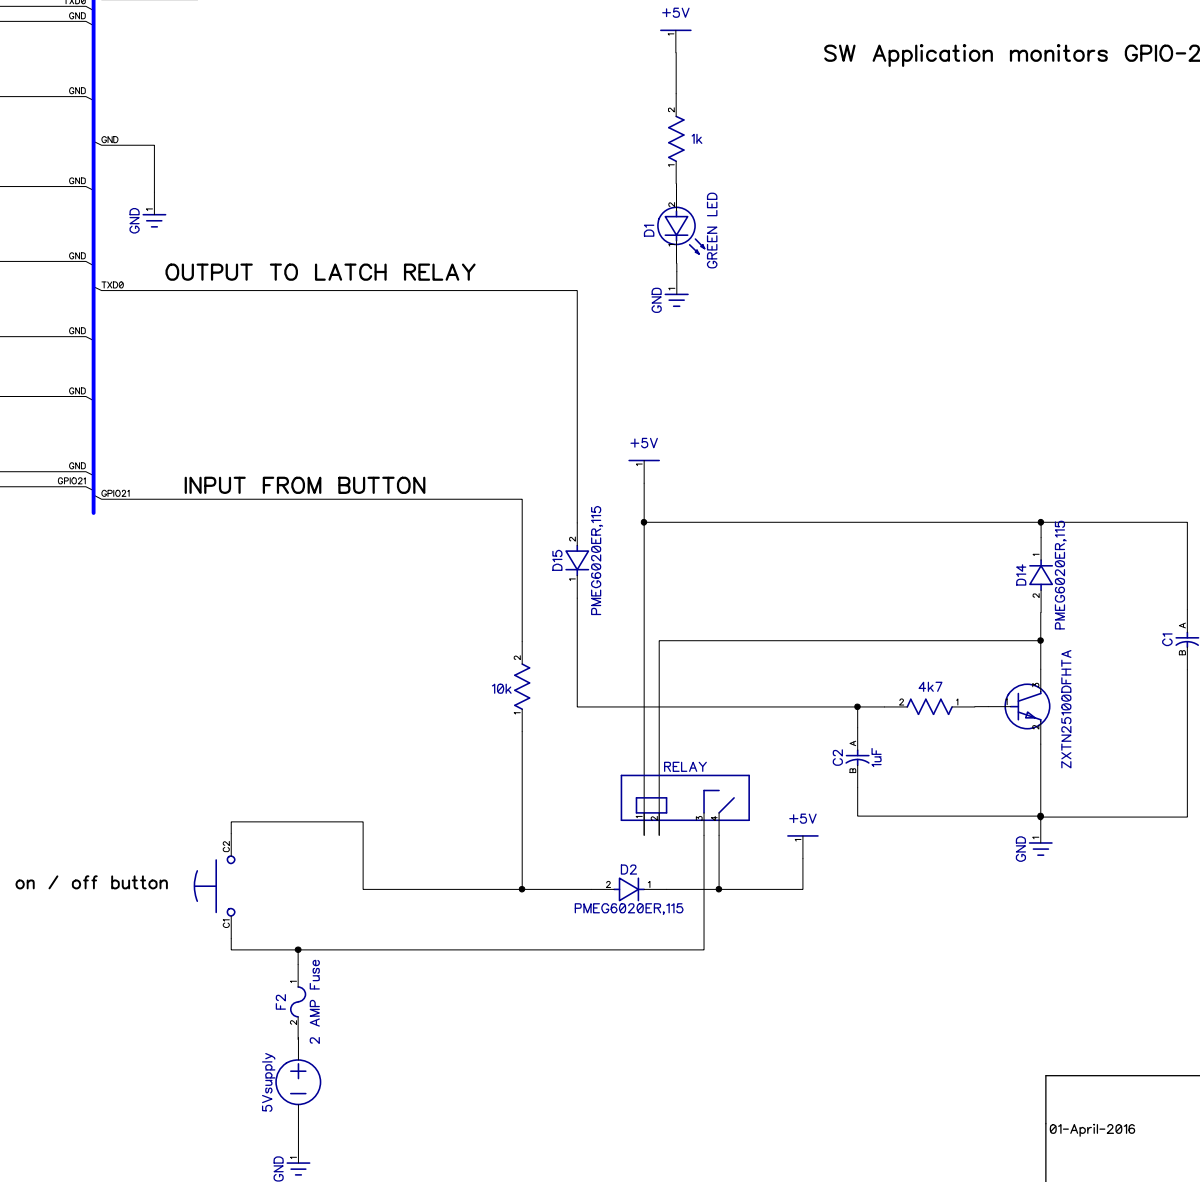

40 pin R-Pi Connector

RASPBERRY PI ON/OFF BUTTON

SW Application monitors GPIO-21 To Trigger System shutdown

01-April-2016	Power_Button.dch		
	www.tctec.net		
			REV 1
			Sheet 1